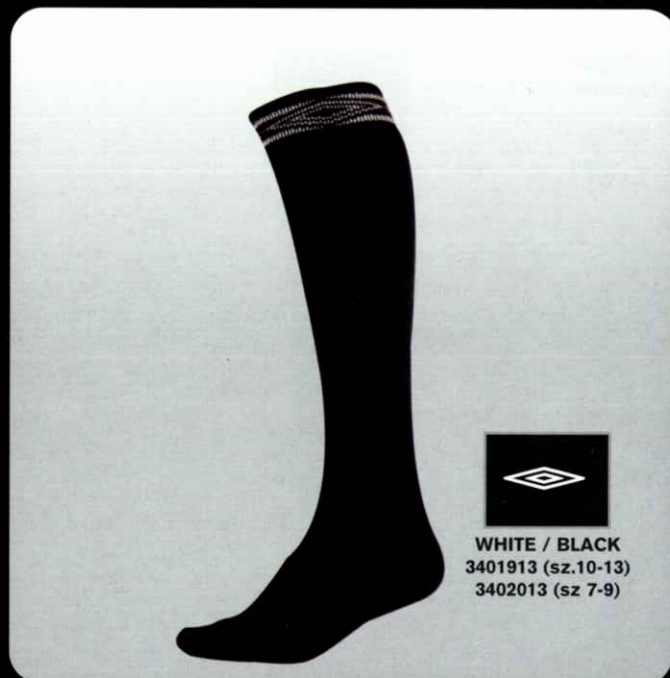

Referee Sock

WHITE / BLACK
3401913 (sz.10-13)
3402013 (sz 7-9)

Sizes

10-13, 7-9

Retail Price

$9.99